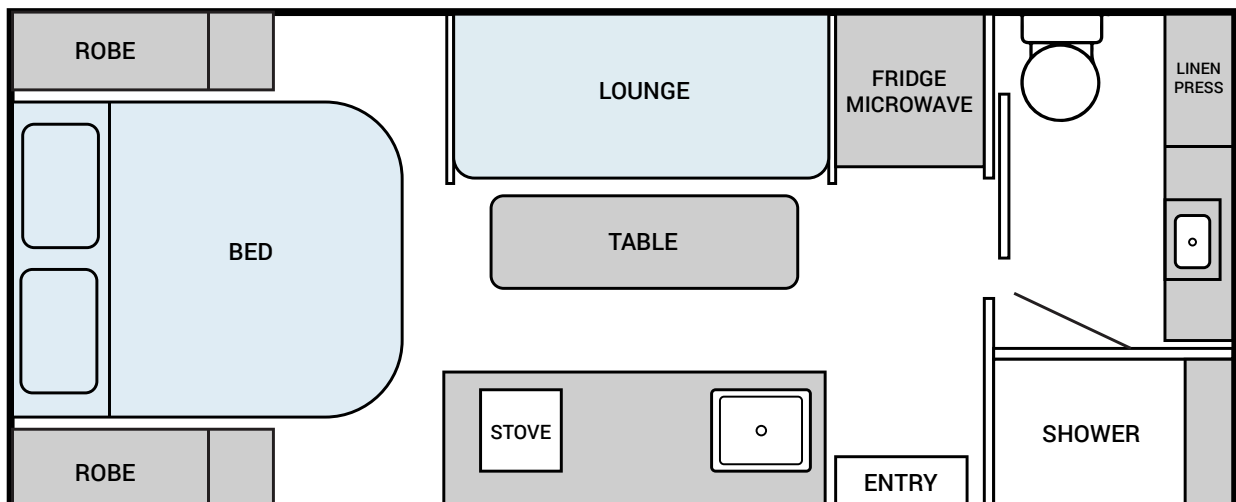

2199 kg
TARE MASS

135 Kg
BALL WEIGHT

2800 Kg
MAX ATM

601 Kg
PAYLOAD